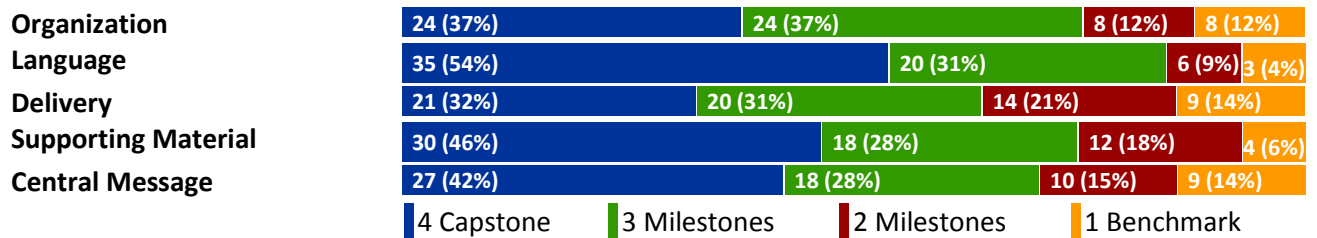

	Capstone (4 pts)	Milestones (3 pts)	Milestones (2 pts)	Benchmark (1 pts)	Mean	Mode	Stdev
Organization	24	24	8	8	3.000	4	1.000
Language	35	20	6	3	3.359	4	0.836
Delivery	21	20	14	9	2.828	4	1.039
Supporting Material	30	18	12	4	3.156	4	0.939
Central Message	27	18	10	9	2.984	4	1.068